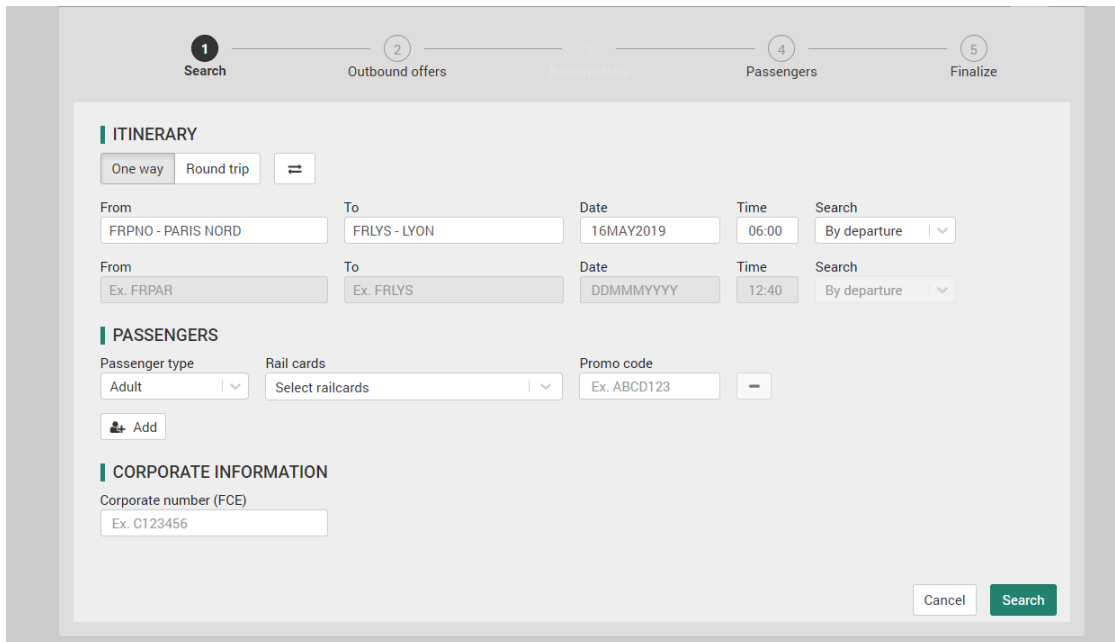

It will not require Traveler data input (one step less in the process).

## SNCF – CREATE RESERVATION – DEMONSTRATION

**Place:** Basic Booking flow.

**Functionality description:** Book journey in SNCF. Main purpose of this feature is to demonstrate how SNCF booking flow will look like in the future. It is limited to Book reservation only (create reservation on hold). Ticketing functionality is blocked. Please use Cancel button after creating reservation.

**Changed in GUI:** New booking flow.

1. Start with “Create reservation” button.

2. New Search screen with dynamic location search: