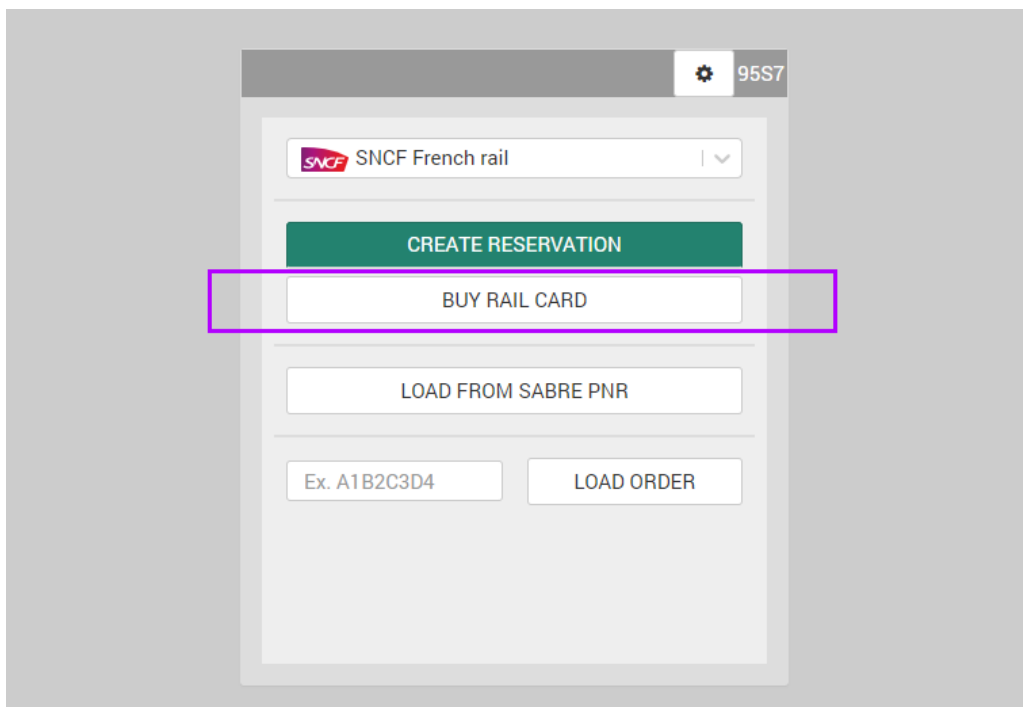

### CONTENTS

SNCF – Book rail cards .....	1
SNCF – Create Reservation – Demonstration.....	6

## SNCF – BOOK RAIL CARDS

**Place:** SNCF cards booking flow.

**Functionality description:** Buy or re-new SNCF rail cards.

**Changed in GUI:** New sales flow.

1. New Sabre Rail 2.0 will be available for all SNCF customers after activating desired PCC. URL link to activation page will be distributed by SAN message.
2. Once activated it will appear in Tools > Rail menu.

3. Cards sales process is accessible via “Buy rail card” button.

New app will allow to Book or Renew existing card:

The screenshot shows a web form for booking or renewing a RAIL CARD. At the top, there is a progress bar with four steps: 1 Search, 2 Offers, 3 Contact, and 4 Finalize. The 'Search' step is currently active. Below the progress bar, the form is titled 'RAIL CARD' and has two tabs: 'Initial sale' and 'Renewal'. The 'Initial sale' tab is selected. The form contains several input fields: 'Card type \*' with a dropdown menu showing 'Select card type', 'Start date \*' with a date input field 'YYYY-MM-DD', 'CARD OWNER INFORMATION' section with 'Date of birth \*' and a date input field 'YYYY-MM-DD', and 'DISCOUNTS' section with 'Corporate number (FCE)' and 'Promo code' input fields. The 'Corporate number (FCE)' field has the example 'Ex. C123456' and the 'Promo code' field has the example 'Ex. ABCD123'. At the bottom right, there are 'Cancel' and 'Search' buttons.