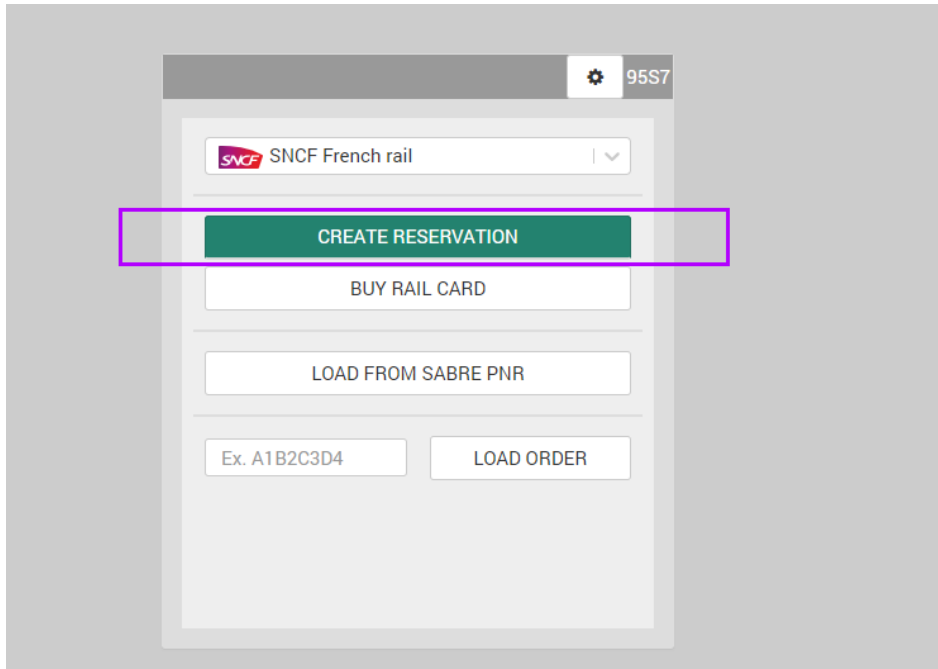

SNCF – CREATE RESERVATION – DEMONSTRATION

Place: Basic Booking flow.

Functionality description: Book journey in SNCF. Main purpose of this feature is to demonstrate how SNCF booking flow will look like in the future. It is limited to Book reservation only (create reservation on hold). Ticketing functionality is blocked. Please use Cancel button after creating reservation.

Changed in GUI: New booking flow.

1. Start with “Create reservation” button.